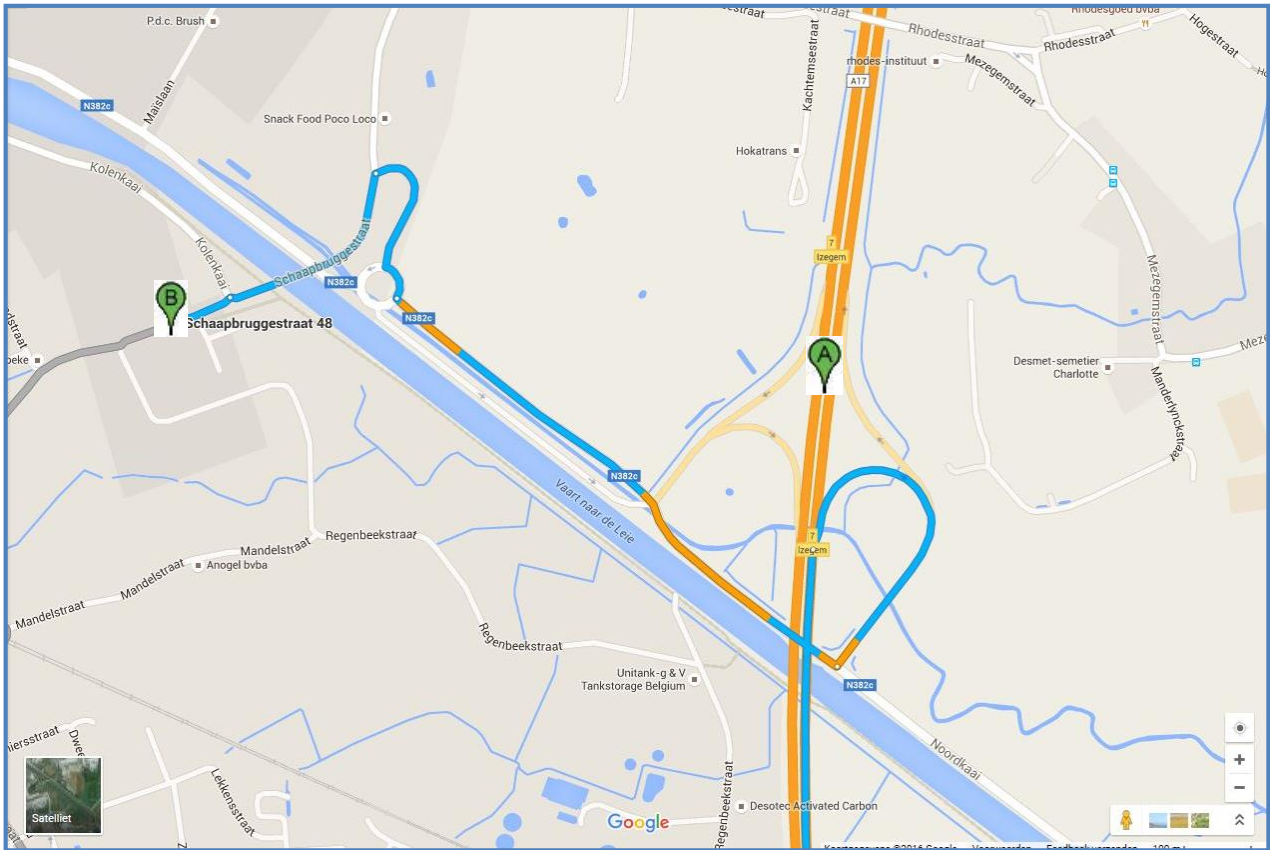

ITINERARY

E403

LOGISTICS / PRODUCTION

Schaapbruggestraat 48
8800 ROESELARE

ITINERARY E403 → SCHAAPBRUGGESTRAAT

Take the motorway E403 (A17) Kortrijk - Brugge or the E403 (A17) Brugge - Kortrijk

On the E403 (A17), take exit n° 7 : Roeselare Haven (port of Roeselare).

At the exit you turn to the right. Take the first exit on the big roundabout. At the T-crossing you turn left and you cross the bridge. Follow this road.

- Cars: after 100 meters you will find the entrance to our building
- Trucks: After 150 metres you follow the main road and turn left. At the end of this road you turn right. Zoutman is located at your left side.